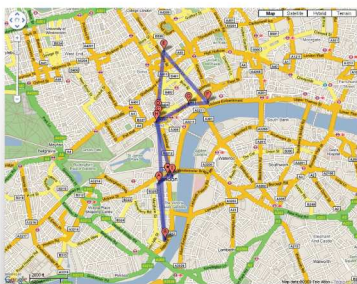

# Vehicle GPS Tracker

**1**

Send Message to require vehicle's location

**2**

Message

**4**

Message with location data

**5**

Receive Location Message, Connect to Google Map

**3**

Get GPS location

Note: Mobile should have GPRS or 3G data link enabled .

Vehicle GPS Tracker

Importeur / Distributeur **BENELUX**

**RCBI**

RCBI B.V. Tel: +31 -(0)6-53618876  
 Spoorstraat 7 - U 705 Tel: +32 -(0)495-518486  
 4702 VV Roosendaal Email: info@unisee.nl  
 Nederland info@unisee.be